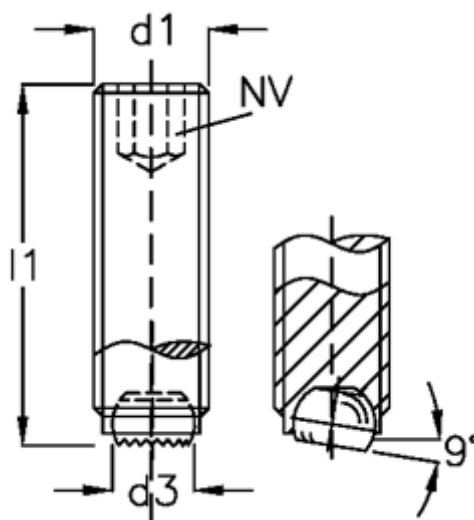

Article number: 20907636

Description: E+G Ball point screw  
GN 605-M8-12-VR

## Measures

---

d1	= M8
d2	= 5.5
d3	= 4.5
Internal hexagon	= 4
l1	= 12